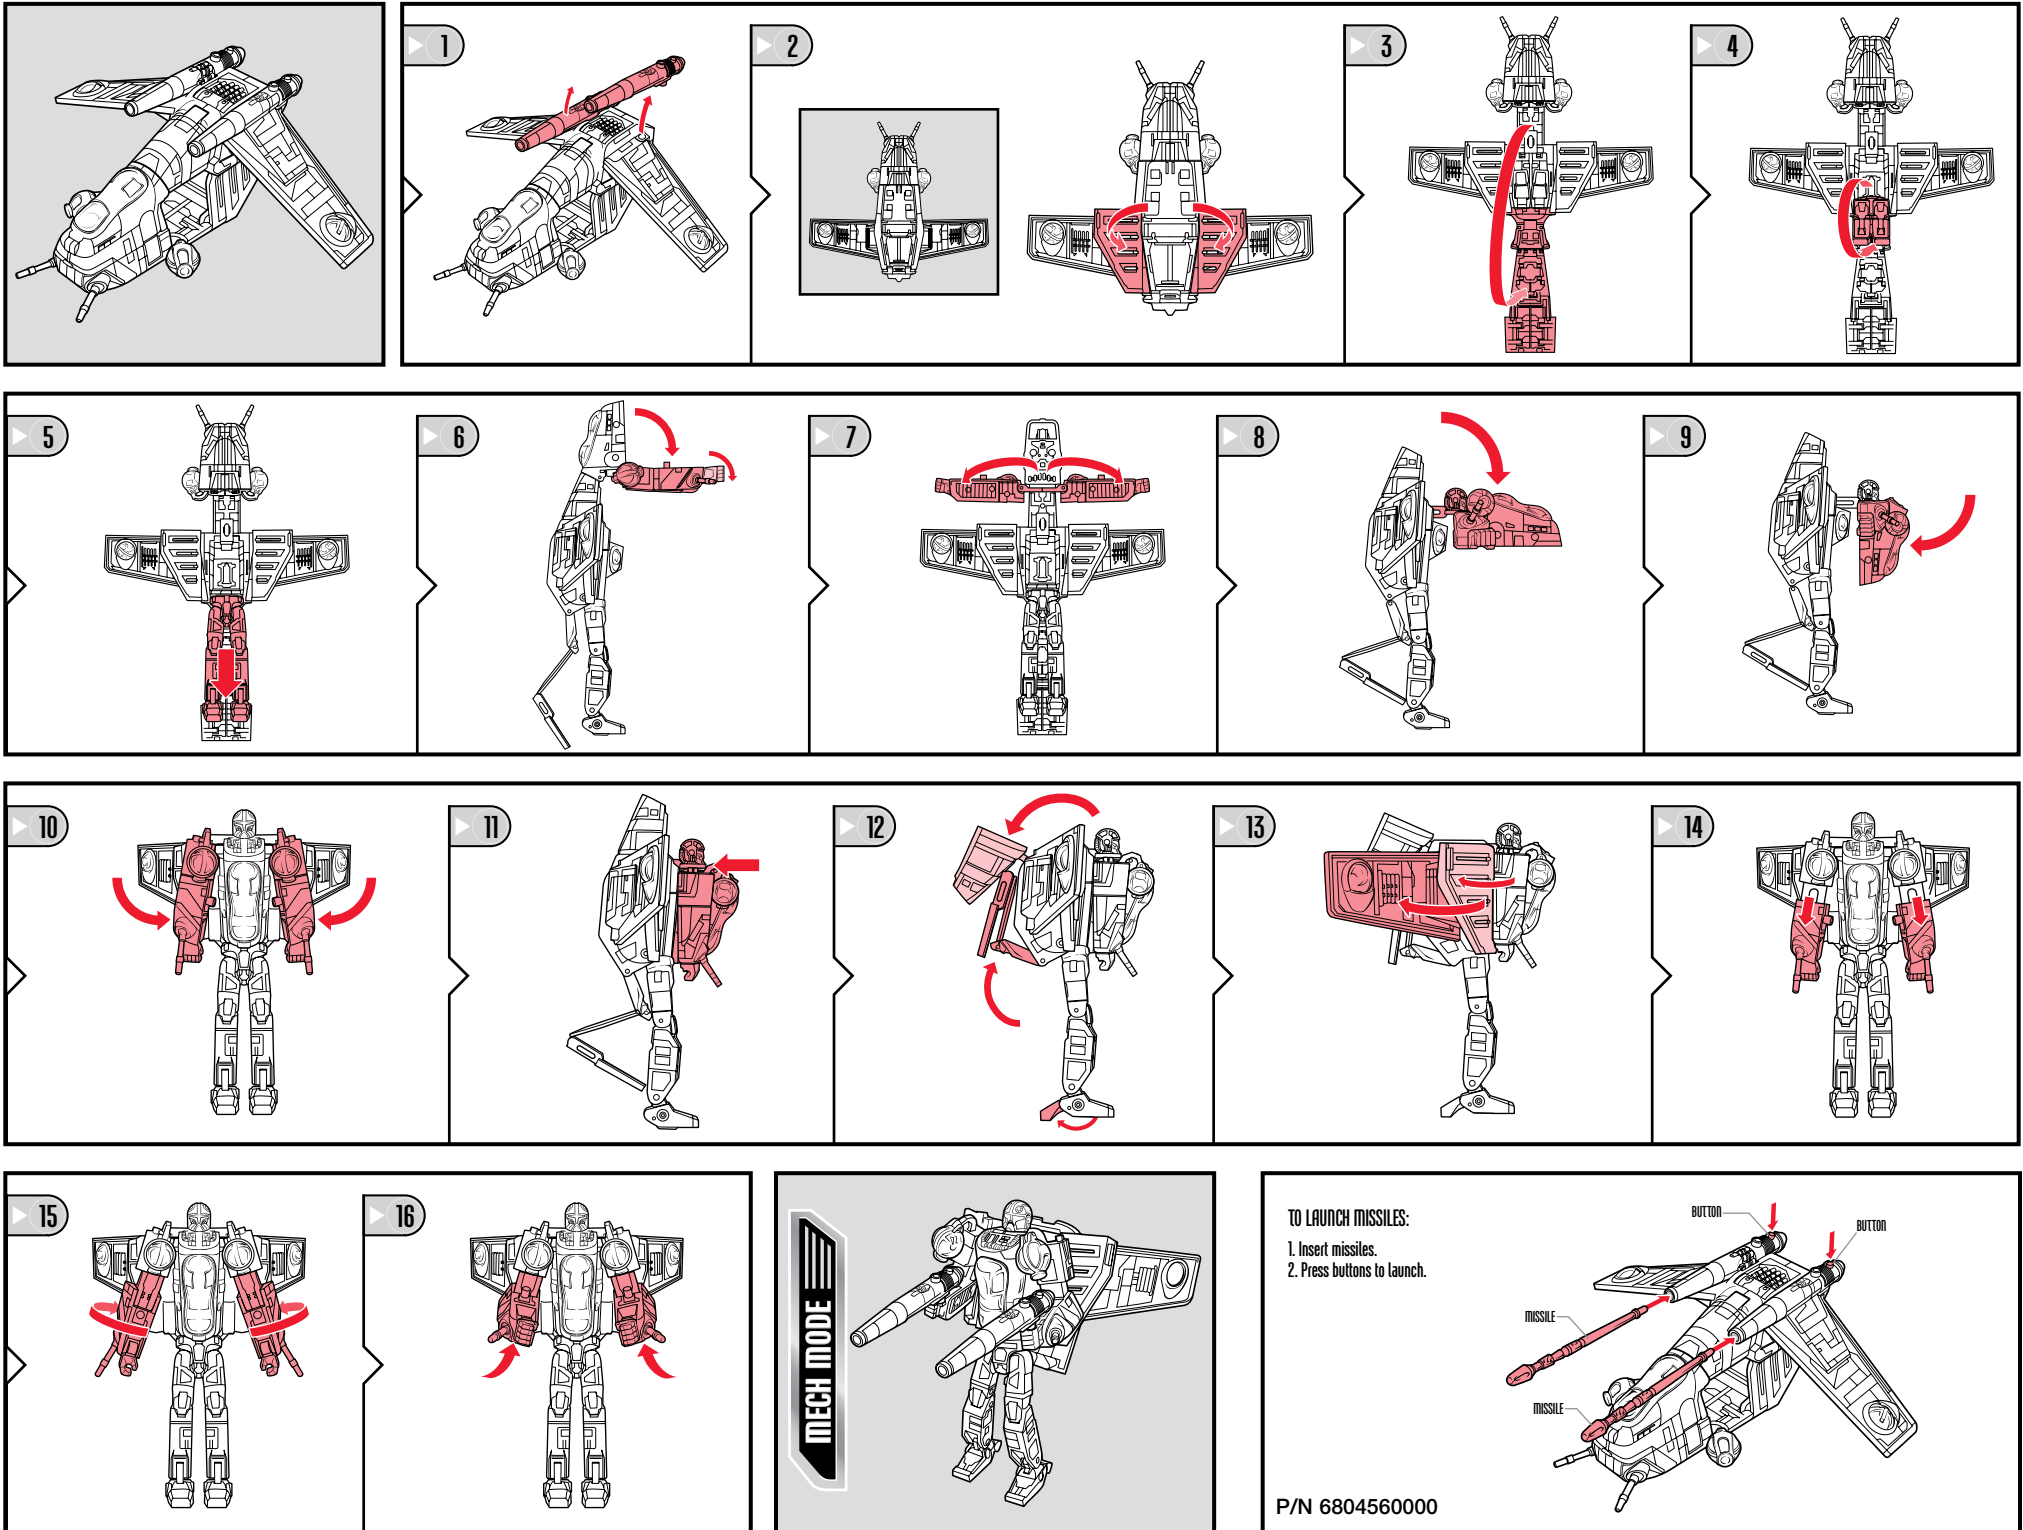

NOTE: Some parts are made to detach if excessive force is applied and are designed to be reattached if separation occurs. Adult supervision may be necessary for younger children.

### CHANGING TO MECH

MECH MODE

#### TO LAUNCH MISSILES:

1. Insert missiles.
2. Press buttons to launch.

P/N 6804560000

Not suitable for children under 3 years because of small parts – choking hazard.

Reverse order of instructions to convert back into vehicle.